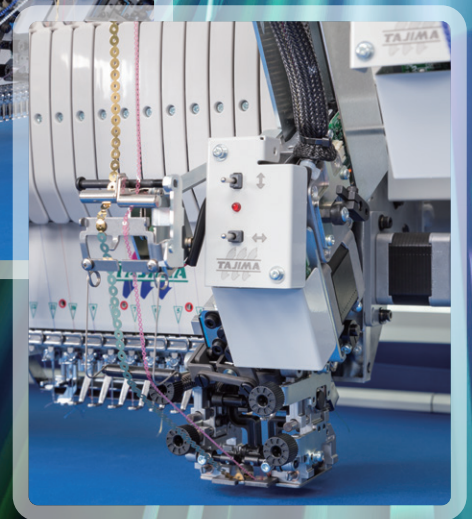

The new Sequin Device twin type

ESQ-C

EASY ADJUSTMENT SEQUIN DEVICE OF COLOR CHANGE TYPE

Sequin

After simplifying the complicated application of sequins on a large scale, quality improvement and the minimizing of adjustment time has been realized. It has become much easier to change the type and size of sequin at will. The linked bead attachment can also be added.

Supported Sequin size : 3mm dia to 9mm dia. front hole eccentric sequins
Sold separately : 2mm size attachment, Beads device attachment

Fashioning your Future Tajima always leads, never follows

Seller

Tajima Industries Ltd.